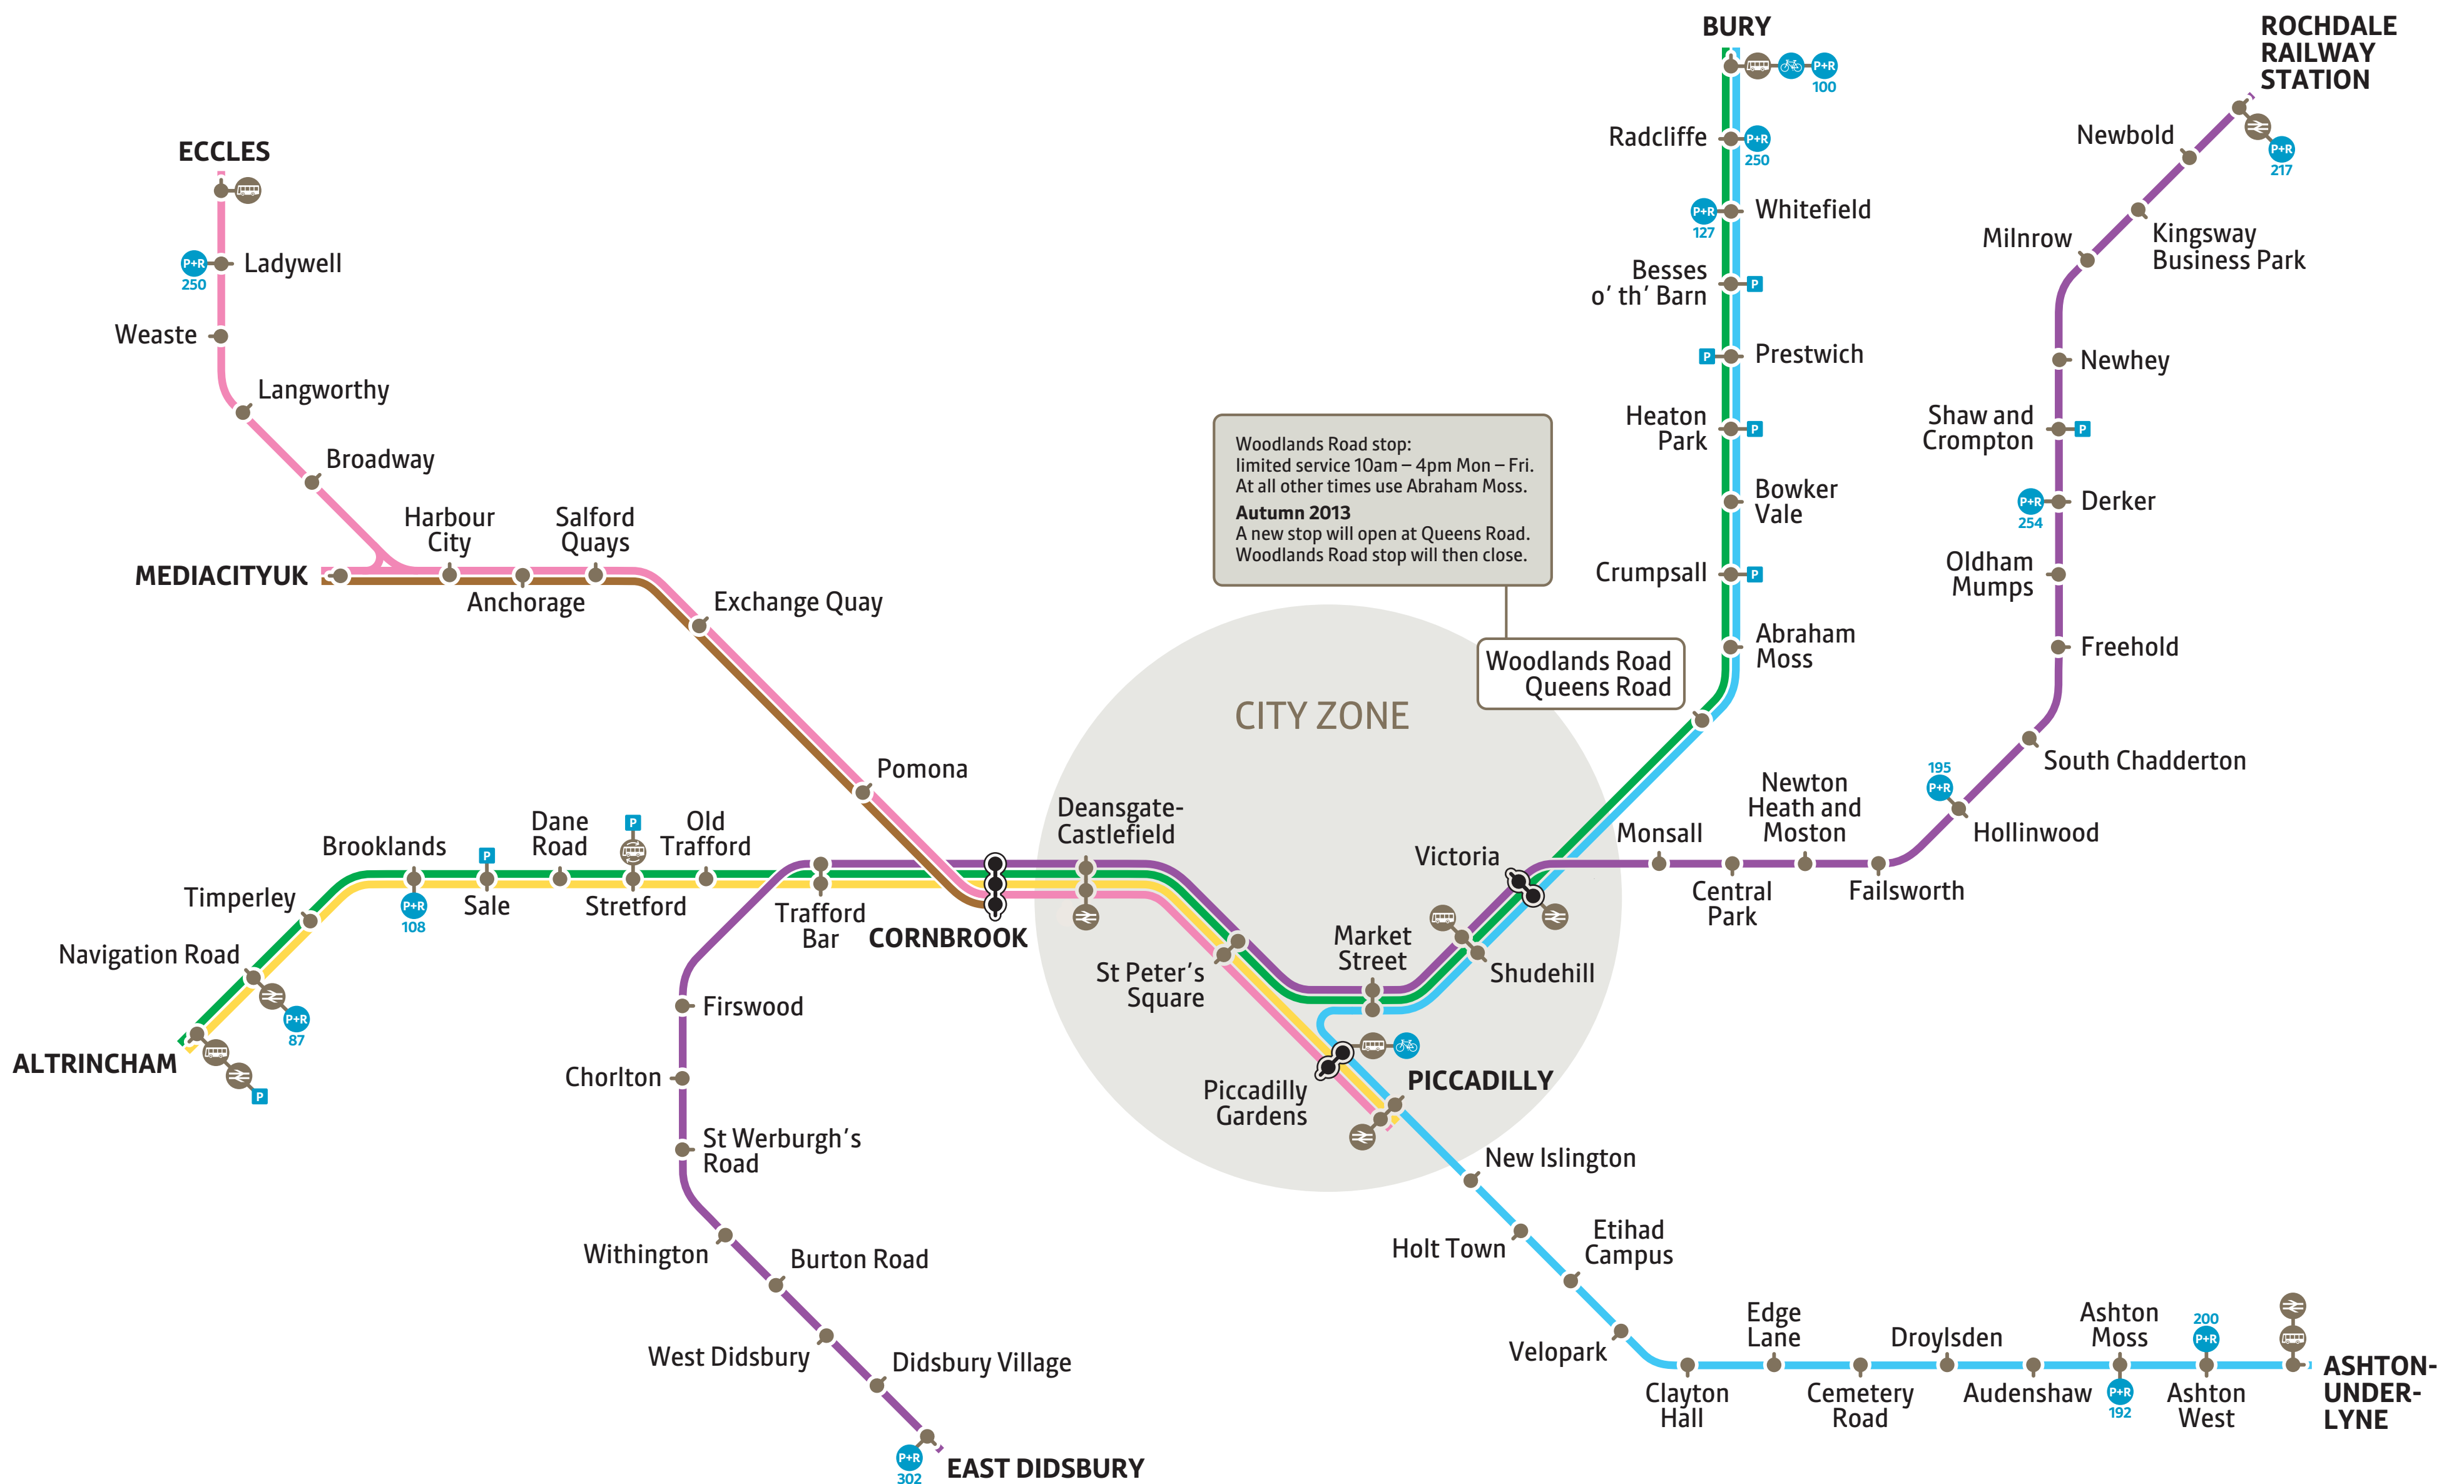

# Metrolink network

- Metrolink stop
- Line interchange
- Rail interchange
- Bus interchange
- Trafford Centre bus link
- Park + Ride  
Number of car spaces available
- Car Park  
Limited spaces available
- Cycle Hub
- Altrincham - Bury
- Altrincham - Piccadilly
- Ashton-under-Lyne - Bury
- Cornbrook - MediaCityUK
- East Didsbury - Rochdale Railway Station
- Eccles - Piccadilly

## How to plan your journey

The network map shows all the Metrolink lines and stops. It also shows where to connect to a different line to reach any destination on the network.

For more information about services from this stop please check the stop information posters.

For details about tickets please follow the instructions on the ticket machine screen or check the ticket information posters displayed at all stops.

**Planned improvement works**

For the latest updates  
[www.metrolink.co.uk](http://www.metrolink.co.uk)